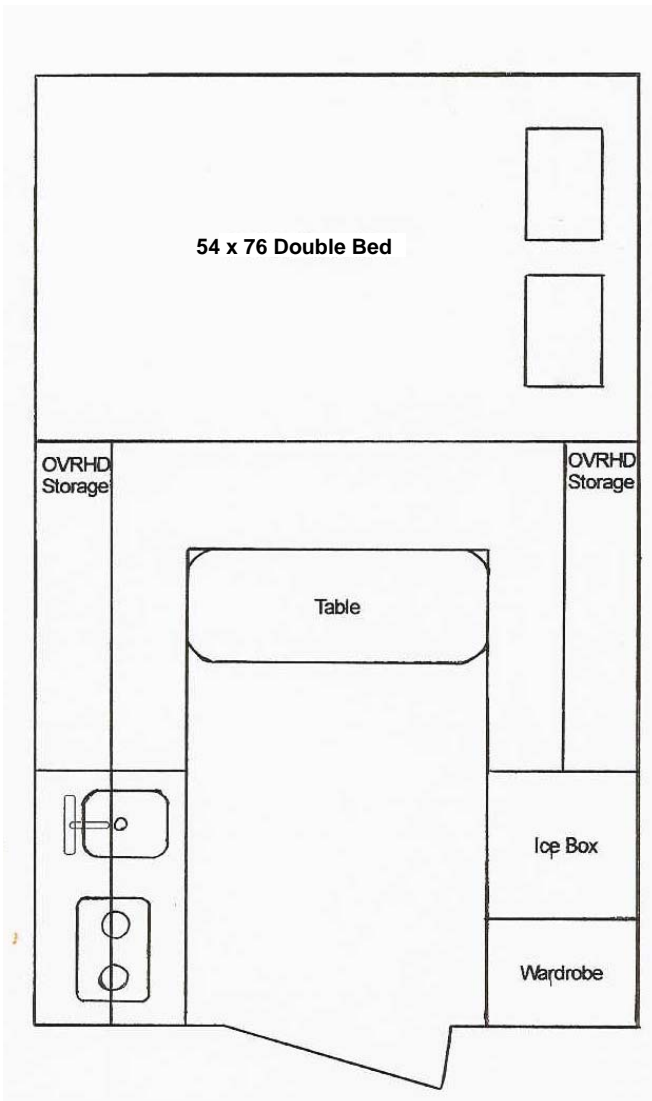

Six-Pac

T100 Super-Mini Mini/Mid-Size Short-Bed Lightweight Camper

Overall Length (Nose to Ladder)
Overall Width (Jack to Jack)
Overall Height (Floor to Top of Ladder)

150"	Floor Length	80"
81"	Body Width	79"
84"	Average Dry Weight	1170 lbs.

A superb combination of economy and comfort, the **Six-Pac T100S** is the ideal camper for your mini or mid-size short-bed truck.

Complete with a wide array of standard amenities that make this model both exceptionally functional and livable, the T100S retains its lightweight classification, making this a camper you can handle... both on the road and at the fuel pump.

No matter where your adventures take you, you'll be glad you're making the trip in a Six-Pac.

Six-Pac[®]

Standard Features:

- Mechanical Camper Jacks
- Spacious floorplan w/large opening windows
- Double cabover bed
- U-shaped dinette converts to bed
- Two-burner stove with power vent hood
- Overhead storage cabinets
- Polyfoam insulation
- One Piece, TPO rubber roof
- Exterior utility lights
- Sleeping capacity of three to four adults
- No need for extended tow hitches
- Screen door
- 30 AMP Converter/Charger
- Ice box
- 16 Gallon Fresh Water Holding Tank
- 16 Gallon Grey Water Holding Tank

Available Options:

- Coleman PolarClub Air Conditioner
- 3.0 cubic foot (3-way) Refrigerator/Freezer
- 6-gallon Hot Water Heater
- DSI (automatic start) Hot Water Heater
- Fantastic Power Roof Vent Fan
- Forced Air Furnace
- Outside Shower
- Amplified TV Antenna
- Perimeter Roof Rack
- Electric Camper Jacks
- Cabover Front Window
- 8' Side Awning
- Porta Potti
- Rear Flood Lights
- Folding Entry Step (aluminum — accordion)
- Single 12-volt Battery
- 85 watt Solar Panel w/ controller
- King Bed Extension
- King Bed Mattress