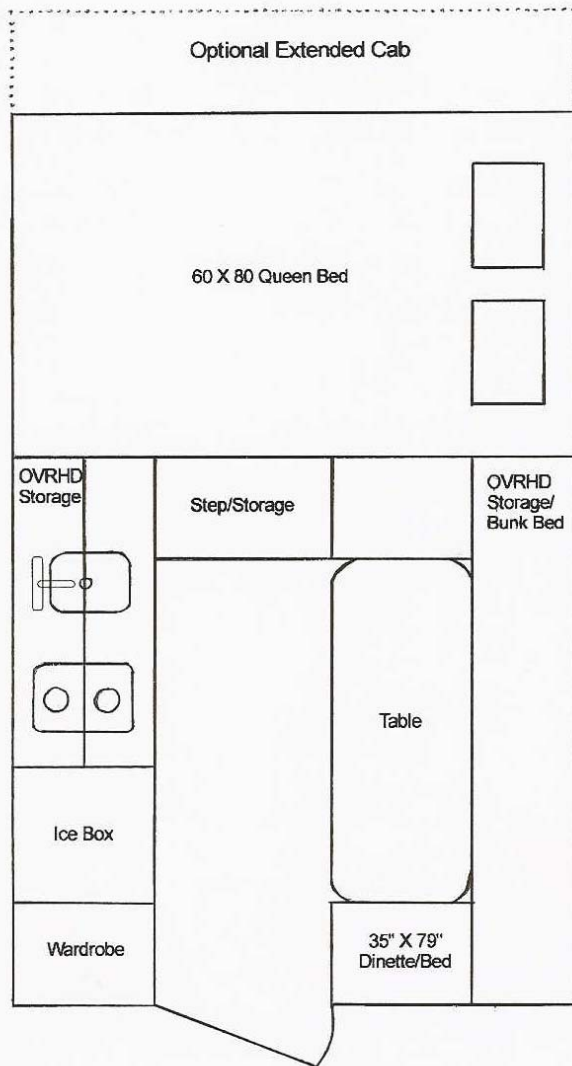

Six-Pac®

Standard 650 Full-Size, Short-Bed Lightweight Camper

Overall Length (Nose to Ladder) Standard Cab	157"	Floor Length	82"
Overall Length (Nose to Ladder) Extended Cab	177"	Body Width	88"
Overall Width (Jack to Jack) Lbs.	99"	Average Dry Weight	1585

A superb combination of economy and comfort, the **Six-Pac S650** is the ideal camper for your full-size short-bed truck.

Complete with a wide array of standard amenities that make this model both exceptionally functional and livable, the S650 retains its lightweight classification, making this a camper you can handle... both on the road and at the fuel pump.

No matter where your adventures take you, you'll be glad you're making the trip in a Six-Pac.

Six-Pac[®]

Available Options:

Coleman PolarClub Air Conditioner
Extended Cabover Bed w/Cabinets (85" x 80" King)
3.0 cubic foot (3-way) Refrigerator/Freezer
6-gallon Hot Water Heater
DSI (automatic start) Hot Water Heater
Fantastic Power Roof Vent Fan
Microwave
Stereo—AM/FM/CD
Forced Air Furnace
Outside Shower
Amplified TV Antenna
Perimeter Roof Rack
Electric Camper Jacks
Bunk Pad w/ Ladder
Cabover Front Window
Side and/or Rear Awning
Porta Potti
Single or Dual 12 volt Batteries
Dual 6 volt Batteries
Rear Flood lights
Folding Entry Steps (aluminum — accordion)
85 watt Solar Panel w/ controller

Standard Features:

Mechanical Camper Jacks
Spacious floorplan w/large opening windows
Queen cabover bed
U-shaped dinette converts to bed
Bunk bed/storage over dinette
Two-burner stove with cover
Overhead storage cabinets
Polyfoam insulation
Walk-on TPO roof
Exterior utility lights
Sleeping capacity of four adults
No need for extended tow hitches
Ice box
Screen door
Diamond plate on lower exterior walls
HD converter/charger
38 Gallon Fresh Water Holding Tank
34 Gallon Grey Water Holding Tank