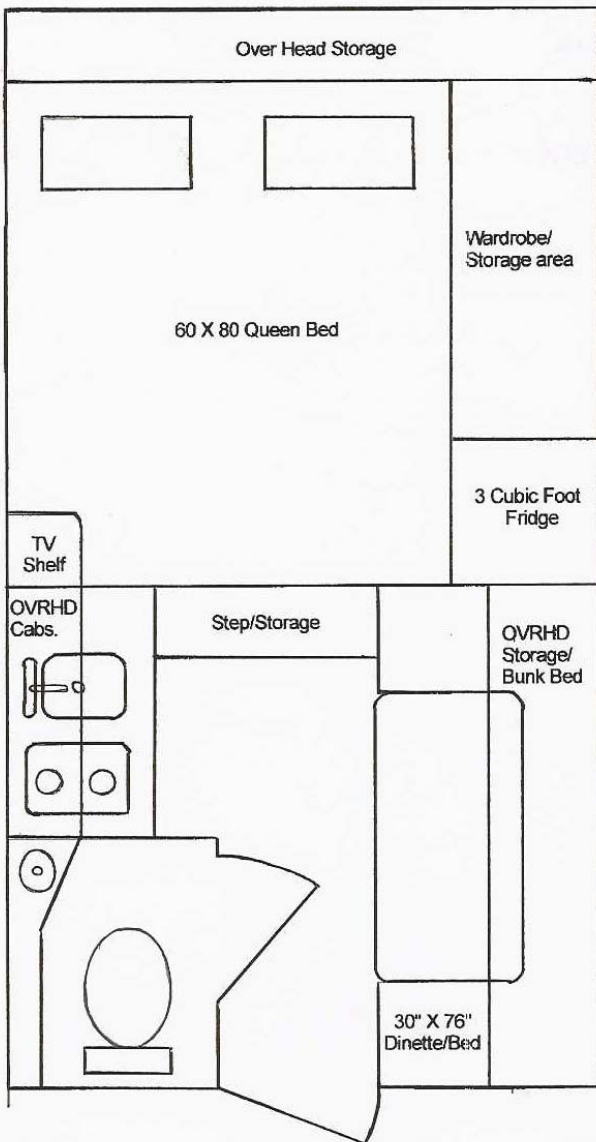

Six-Pac

Delux 650 Full-Size, Short-Bed Trucks Lightweight Self-Contained Camper

Overall Length (Nose to Ladder) Extended Cab	177"	Floor Length	82"
Overall Width (Jack to Jack)	99"	Body Width	88"
Overall Height (Floor to Top of Ladder)	95"	Average Dry Weight	1895 lbs.

The ultimate combination of economy and comfort, the **Six-Pac D650** is the ideal camper for your full-size short-bed truck.

Complete with many standard amenities - including the *only* full shower and toilet available on the market in a short bed truck camper - the D650 retains its lightweight classification, making this a camper you can handle... both on the road and at the fuel pump.

No matter where your adventures take you, you'll be glad you're making the trip in a Six-Pac.

Six-Pac[®]

Standard Features:

Spacious floorplan w/large opening windows
Extended cabover sleeper
Queen cabover bed with overhead storage
U-shaped dinette converts to bed
Bunk bed/storage over dinette
3.0 cubic foot 3-way refrigerator
Two-burner stove with cover
Overhead storage cabinets
6-gallon water heater
Outside shower
Shower room w/lavatory sink, flush toilet
Roof vent in shower room with fan
Polyfoam insulation
Walk-on TPO roof
Forced air furnace
Mechanical jacks
Diamond plate on lower exterior walls
HD converter/charger
Exterior utility lights
Pleated shades
Sleeping capacity of four adults
No need for extended tow hitches
38 Gallon Fresh Water Holding Tank
34 Gallon Black/Grey Water Holding Tank